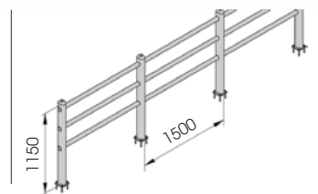

PEDESTRIAN 90 REINFORCED

FAST AND EASY TO INSTALL

M12 GALVANISED STEEL

PED 90 REF MODULAR
Equipped with accessories

Packing Colour **unpacked on pallet**
M

HAND RAIL 90

FAST AND EASY TO INSTALL

M12 GALVANISED STEEL

HR 90 1500x1150 MODULAR
Equipped with accessories

Packing Colour **unpacked on pallet**
Colour **M**

Guard Rail

PEDESTRIAN 90

FAST AND EASY TO INSTALL

M12 GALVANISED STEEL

PED 90 1500x1150 MODULAR

Equipped with accessories