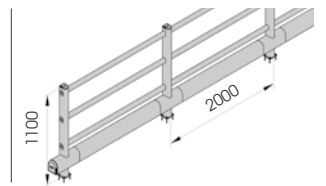

PEDESTRIAN 90 REINFORCED

FAST AND EASY TO INSTALL

M12 GALVANISED STEEL

PED 90 REF MODULAR
Equipped with accessories

Packing Colour **unpacked on pallet**
M

HAND RAIL 90

FAST AND EASY TO INSTALL

M12 GALVANISED STEEL

HR 90 1500x1150 MODULAR
Equipped with accessories

Packing Colour **unpacked on pallet**
Colour **M**

Guard Rail

PEDESTRIAN 90

FAST AND EASY TO INSTALL

M12 GALVANISED STEEL

PED 90 1500x1150 MODULAR

Equipped with accessories