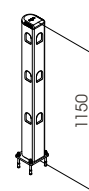

CORNER PED 150

FAST AND EASY TO INSTALL

M12 GALVANISED STEEL

ANG PED 150 DX
Equipped with accessories

Packing Colour **to be defined**
M

ANG PED 150 SX
Equipped with accessories

Packing Colour **to be defined**
M

PEDESTRIAN 90 REINFORCED

FAST AND EASY TO INSTALL

M12 GALVANISED STEEL

PED 90 REF MODULAR
Equipped with accessories

Packing Colour **unpacked on pallet**
M

HAND RAIL 90

FAST AND EASY TO INSTALL

M12 GALVANISED STEEL

HR 90 1500x1150 MODULAR
Equipped with accessories

Packing Colour **unpacked on pallet**
Colour **M**

Guard Rail

PEDESTRIAN 90

FAST AND EASY TO INSTALL

M12 GALVANISED STEEL

PED 90 1500x1150 MODULAR

Equipped with accessories