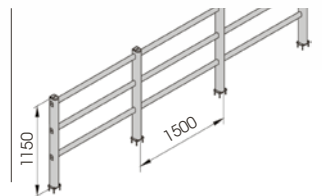

M12 GALVANISED STEEL

PED 90 1500x1150 MODULAR

Equipped with accessories

Packing Colour **unpacked on pallet**
B M