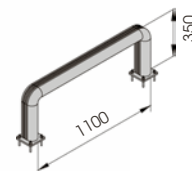

## FENCE 90

DIFFERENT SIZES ON REQUEST

FAST AND EASY TO INSTALL

M12 GALVANISED STEEL

**FE 90 1100x350**  
Equipped with accessories

Length **1.100 mm**  
Packing **unpacked on pallet**  
Colour **B M**

**FE 90 2400x350**  
Equipped with accessories

Length **2.400 mm**  
Packing **unpacked on pallet**  
Colour **B M**